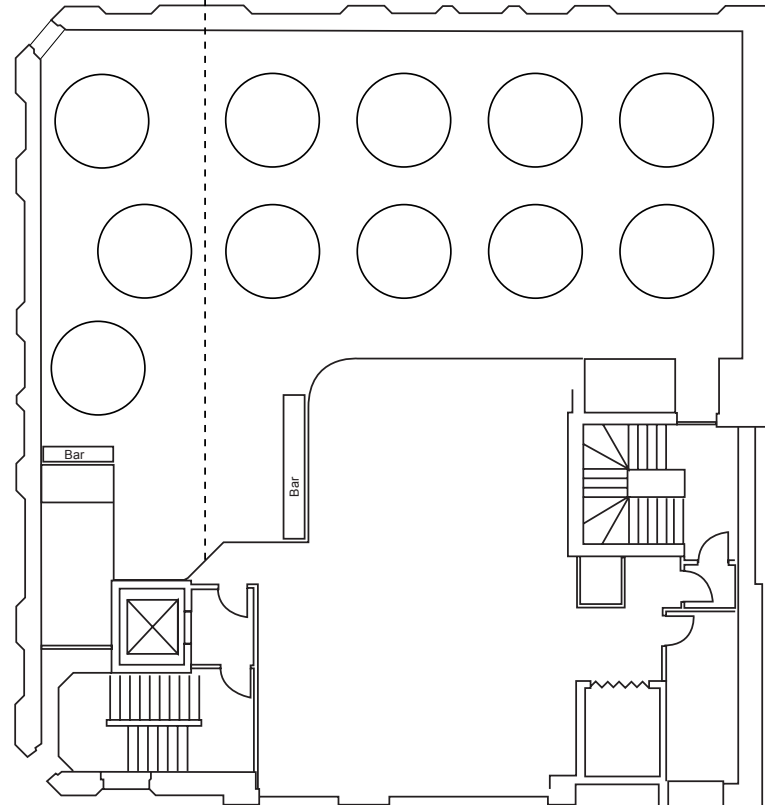

Main Banqueting Suite

Wooden Partition

Boardroom

Magnolia Room

Boardroom - Max Banquet size 36 - 40

Magnolia - Room Max Banquet size 80

Combined - Max Banquet size 130