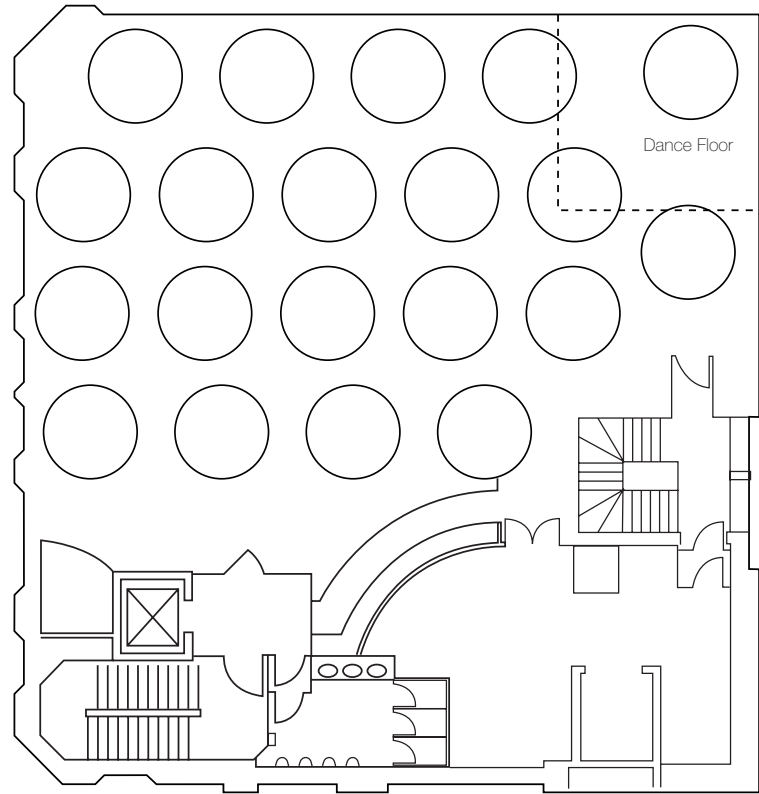

Main Banqueting Suite

Wooden Partition

Boardroom

Magnolia Room

Boardroom - Max Banquet size 36 - 40

Magnolia - Room Max Banquet size 80

Combined - Max Banquet size 130